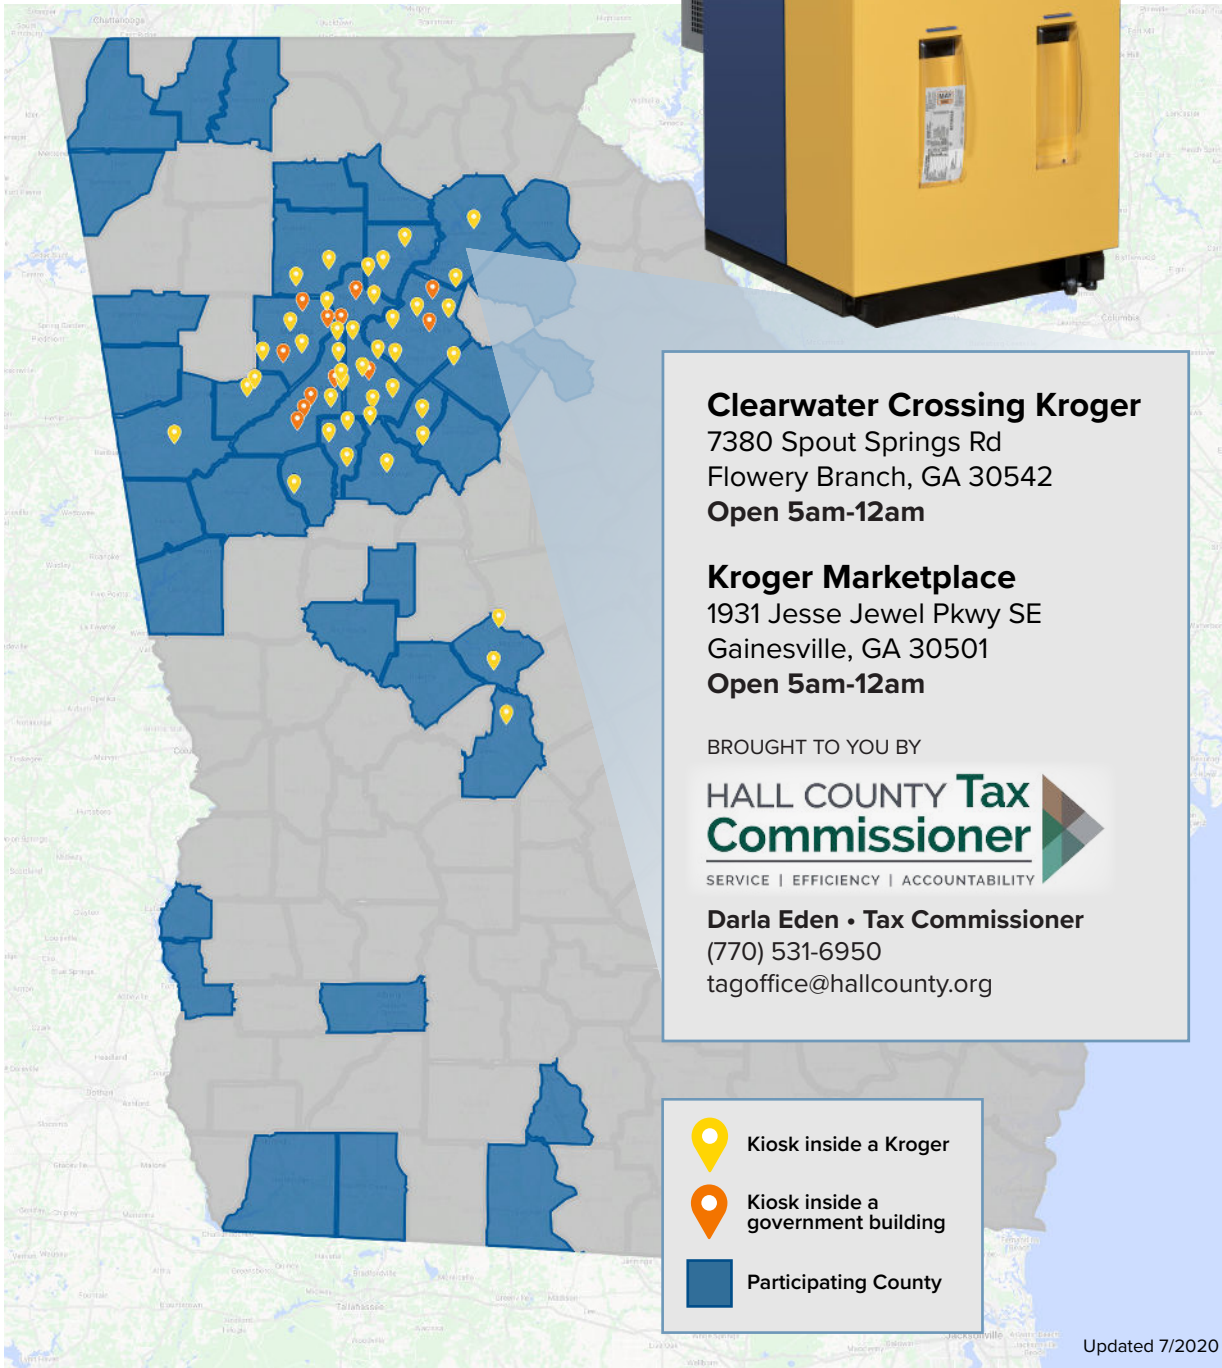

GEORGIA MVExpress

SELF-SERVICE TAG KIOSK

Participating Counties:

- Banks
- Bibb
- Brooks
- Burke
- Carroll
- Chattooga
- Cherokee
- Clay
- Clayton
- Cobb
- Cook
- Coweta
- Crawford
- Dawson
- Decatur
- Dekalb
- Dougherty
- Douglas
- Fayette
- Forsyth
- Fulton
- Grady
- Gwinnett
- Hall
- Haralson
- Heard
- Henry
- Houston
- Jackson
- Jefferson
- Lamar
- Mcduffie
- Murray
- Newton
- Oconee
- Pickens
- Polk
- Quitman
- Richmond
- Rockdale
- Troup
- Upson
- Walton
- Walker
- Whitfield

Clearwater Crossing Kroger

7380 Spout Springs Rd
Flowery Branch, GA 30542
Open 5am-12am

Kroger Marketplace

1931 Jesse Jewel Pkwy SE
Gainesville, GA 30501
Open 5am-12am

BROUGHT TO YOU BY

Darla Eden • Tax Commissioner
(770) 531-6950
tagoffice@hallcounty.org